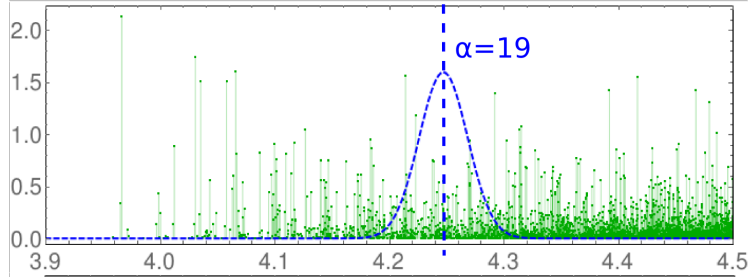

FX-WX Excitonic Coupling [meV]

Energy [eV]

Energy [eV]