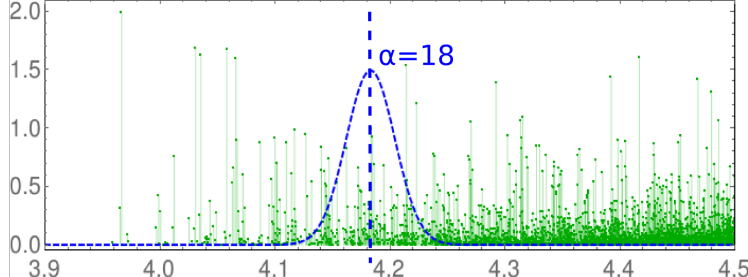

FX-WX Excitonic Coupling [meV]

Energy [eV]

Energy [eV]