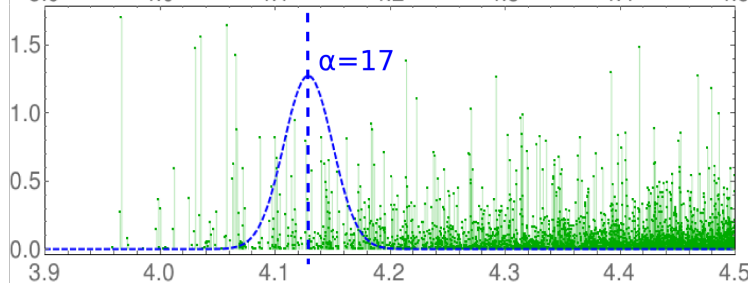

FX-WX Excitonic Coupling [meV]

Energy [eV]

Energy [eV]